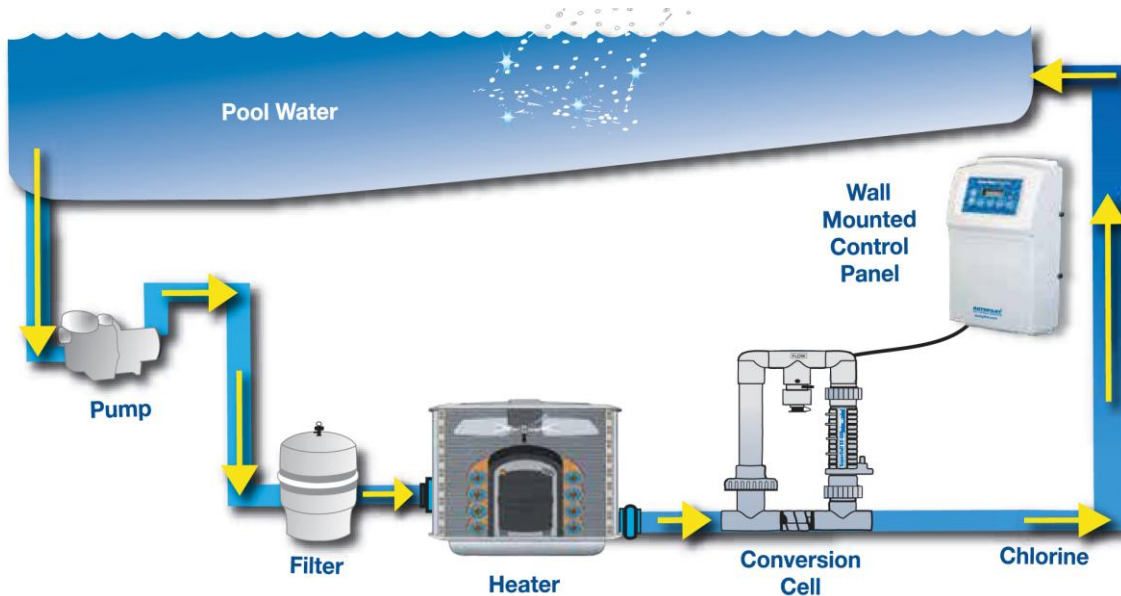

Filtration equipment

-  Filter
-  Pump
-  Selectore Valve
-  Hydrosprin

Pool vasin equipment

-  Skimmer
-  Level regulator
-  Return inlets
-  Projectors

Cleaning

-  Automatic Pool Cleaners

Poolside equipment

-  Ladder
-  Shower

Dosage and regulation

-  Control panel
-  Chlorine dispensers

Heating

-  Heat pump

Security

-  Automatic covers
-  Safety barrier

How a Swimming Pool system works